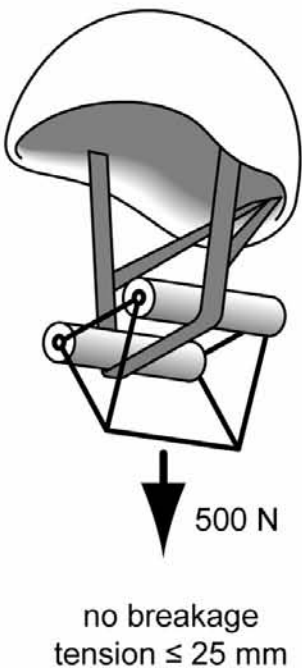

This representation of EN 12492 and UIAA 106 does not contain the full details of the test methods and requirements in these standards; it gives only a simplified pictorial presentation. For full details, EN 12492 and UIAA 106 should be consulted. © Copyright. This material may not be copied for commercial use.

**Energy absorption test vertical**

**Energy absorption test frontal, lateral and dorsal**

**Penetration test**

**Strength test of chin strap**

**Slippage test frontal and dorsal**